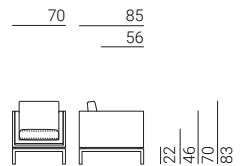

Connor

Design **Eleonora Pozzi** 2017

9C0101
L70 P85 H83

9C0102
L110 P85 H83

9C0201
L180 P85 H83

9C0202
L210 P85 H83

9C0111
L70 P85 H83
Con interno
braccioli capitonné
With capitonné
inner armrest

9C0112
L110 P85 H83
Con interno
braccioli capitonné
With capitonné
inner armrest

9C0211
L180 P85 H83
Con interno
braccioli capitonné
With capitonné
inner armrest

9C0212
L210 P85 H83
Con interno
braccioli capitonné
With capitonné
inner armrest

Code	Shiny chrome metal OPM1	Brushed matt chrome metal OPM2	Brushed matt dark grey metal OPM3	RAL 9017 black painted metal OPM6	RAL 9016 White painted metal OPM7	Classic bronze painted metal OPM9	Golden beach painted metal OPM10	Gold pearl painted metal OPM11		
Metal base	●	●	●	●	●	●	●	●		
Code	Brushed copper metal OPM12	Brushed antique brass metal OPM13	Shiny black chrome metal OPM14	Brushed antique gold metal OPM15	Shiny brass chrome metal OPM16	Bronze metal OPM17	RAL 9006 white aluminium painted metal			
Metal base	●	●	●	●	●	●	●			
Code	Visone UA94	Nero U129	Sierra S017	Arera S016	Light Carbon S015	Old Jack S014	Old Jack S013	Burned S012	Champagne S010	Bronzo FA84
Wooden panels	●	●	●	●	●	●	●	●	●	●