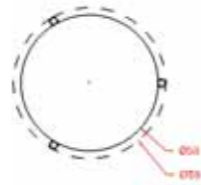

COMPOSITION H

7ASM104 x3
RAL 9017 traffic black painted metal legs
9PEN106 x3
RAL 9017 traffic black painted metal pliers
7ASM111
OPR5 black stained oak top