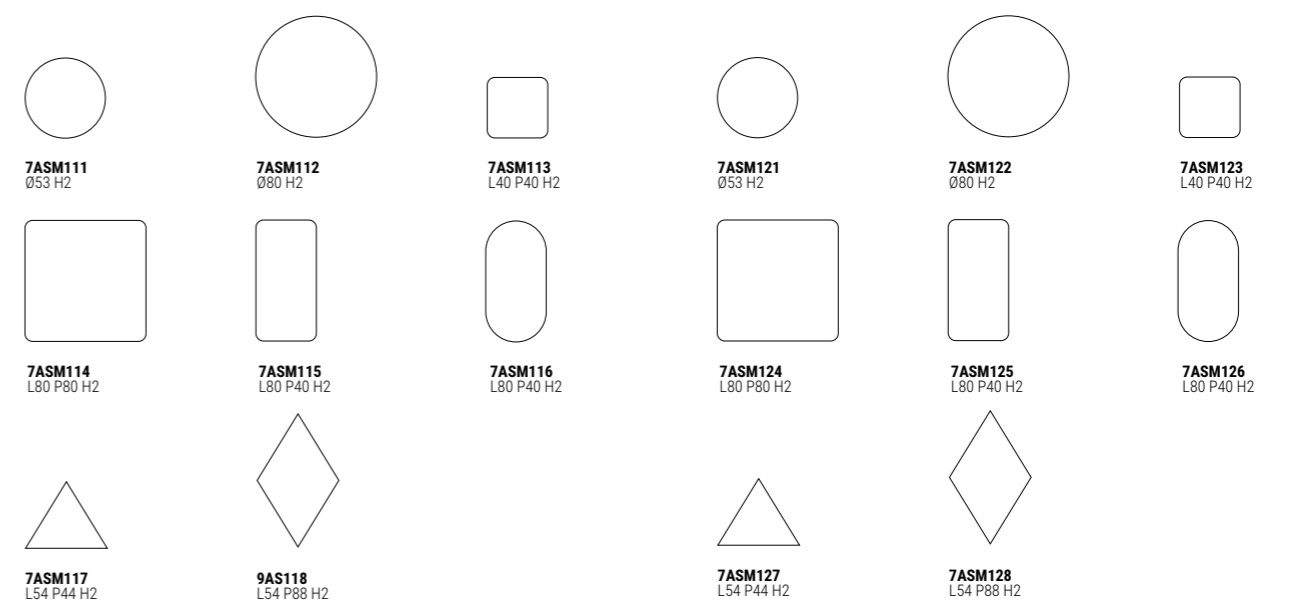

DESIGN JÉRÔME GAUTHIER
2018

Legs

Metal upper tops

Oak tops

Marble tops

ASSEMBLAGE

DESIGN JÉRÔME GAUTHIER
2018

Compositions