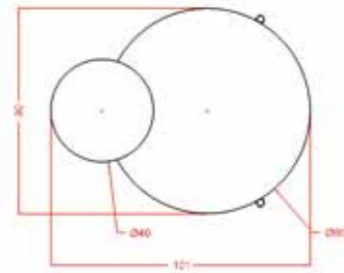

ASSEMBLAGE

DESIGN JÉRÔME GAUTHIER
2018

Compositions

COMPOSITION A

7ASM101 x2
RAL 3011 brown red painted metal legs
9PEN106 x3
RAL 3011 brown red painted metal pliers
7ASM107
RAL 3011 brown red painted metal metal leg with round metal top
7ASM122
OPP1 Carrara white marble top