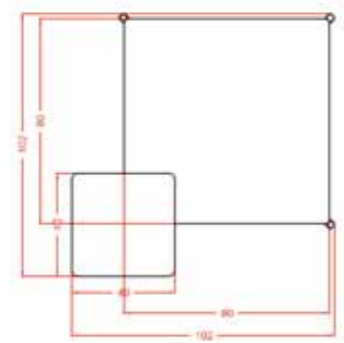

COMPOSITION B

7ASM101 x3
RAL 3017 traffic black painted metal legs
9PEN106 x4
RAL 3017 traffic black painted metal pliers
7ASM108
RAL 1005 honey yellow metal leg with square metal top
7ASM124
OPP2 Marquina black marble top