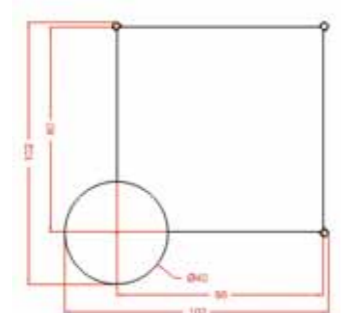

COMPOSITION C

7ASM101 x3
RAL 3011 brown red painted metal legs
9PEN106 x4
RAL 3011 brown red painted metal pliers
7ASM107
RAL 3011 brown red painted metal leg with round metal top
7ASM114
OPR4 natural oak top