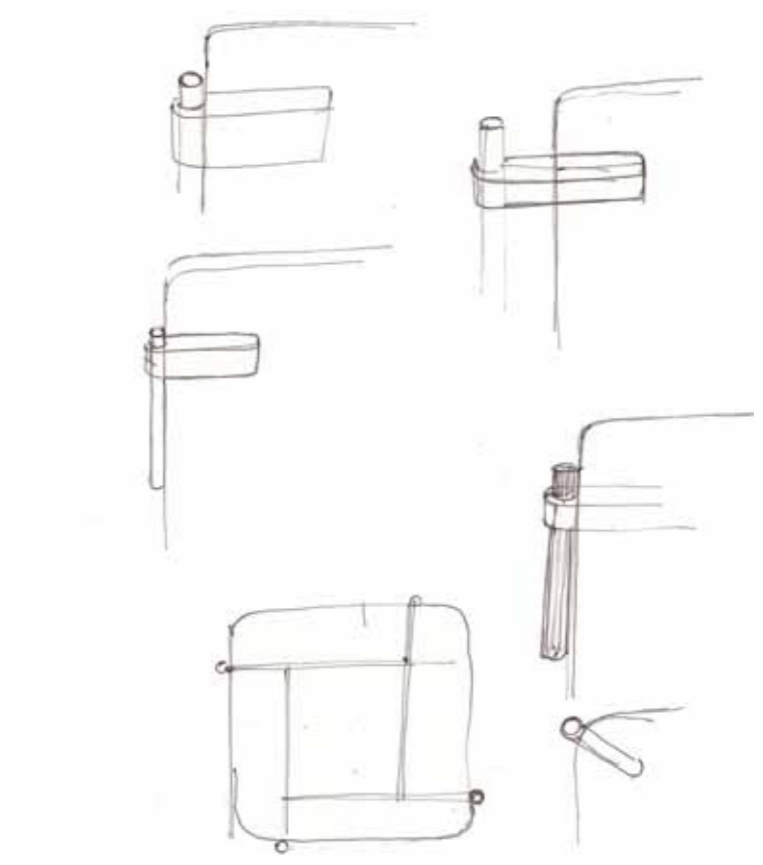

ASSEMBLAGE 2018

Assembly tables are originated, drawn and based on the link piece developed for the Pendrillon program.

Minimalist and ingenious, this principle consists in uniting a vertical upright support in steel tube to a horizontal plywood or marble top thanks to this rigid cast aluminum clamp.

Tables, sofa ends, shelves... a whole range of products is designed from this unique assembly system.

The quadrature of the circle: economy, solidity, warmth, and aesthetics are here combined.

ASSEMBLAGE