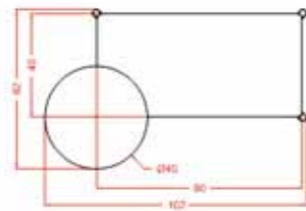

COMPOSITION I:

7ASM103 x3
RAL 6009 fir green painted metal legs
9PEN106 x4
RAL 6009 fir green painted metal pliers
7ASM109
RAL 6009 fir green metal leg with round metal top
7ASM115
OPR4 natural oak top