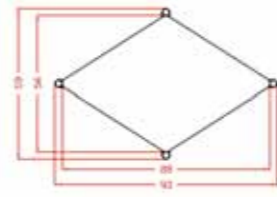

ASSEMBLAGE

DESIGN JÉRÔME GAUTHIER
2018

Compositions

COMPOSITION G

7ASM103 x4
RAL 3011 brown red painted metal legs
9PEN106 x4
RAL 3011 brown red painted metal pliers
7ASM118
OPR3 walnut stained oak top