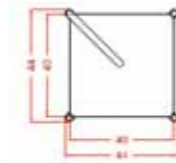

COMPOSITION K

7ASM104 x3
RAL 9017 traffic black painted legs
7ASM106
RAL 3011 brown red painted metal leg
9PEN106 x4
RAL 9017 traffic black and RAL 3011 brown red painted metal pliers
7ASM113
OPR5 black stained oak top