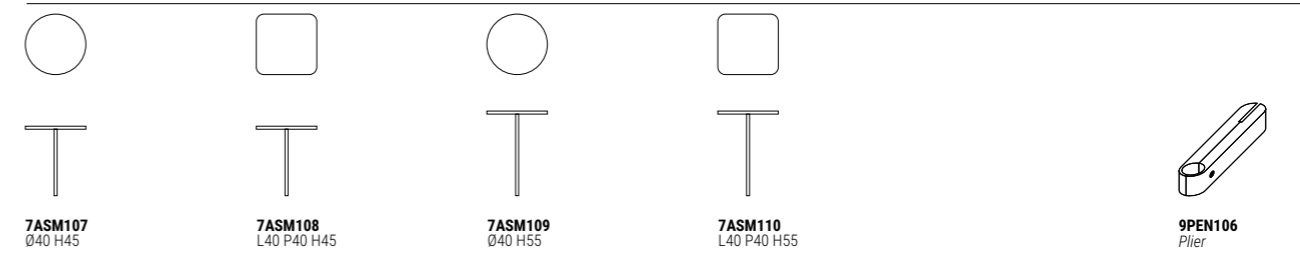

Metal upper tops