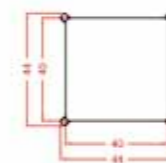

COMPOSITION F

7ASM102 x4
RAL 9016 traffic white painted metal legs
9PEN106 x4
RAL 9016 traffic white painted metal pliers
7ASM123
OPP1 Carrara white marble top