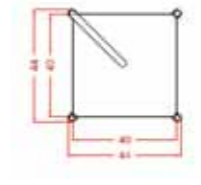

COMPOSITION K

7ASM104 x3
RAL 9017 traffic black painted legs
7ASM106
RAL 3011 brown red painted metal leg
9PEN106 x4
RAL 9017 traffic black and RAL 3011 brown red painted metal pliers
7ASM113
OPR5 black stained oak top