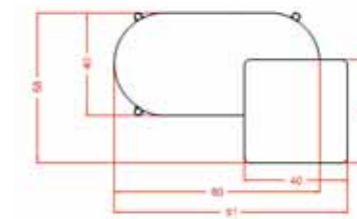

Compositions

COMPOSITION D

7ASM102 x3
RAL 3011 brown red painted metal legs
9PEN106 x4
RAL 3011 brown red painted metal pliers
7ASM110
RAL 3011 brown red painted metal leg with square metal top
7ASM126
OPP12 Guatemala green marble top