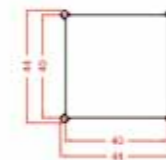

COMPOSITION F

7ASM102 x4
RAL 9016 traffic white painted metal legs
9PEN106 x4
RAL 9016 traffic white painted metal pliers
7ASM123
OPP1 Carrara white marble top