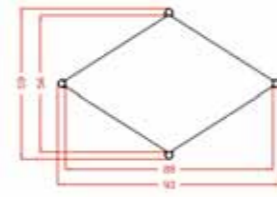

ASSEMBLAGE

DESIGN JÉRÔME GAUTHIER
2018

Compositions

COMPOSITION G

7ASM103 x4
RAL 3011 brown red painted metal legs
9PEN106 x4
RAL 3011 brown red painted metal pliers
7ASM118
OPR3 walnut stained oak top