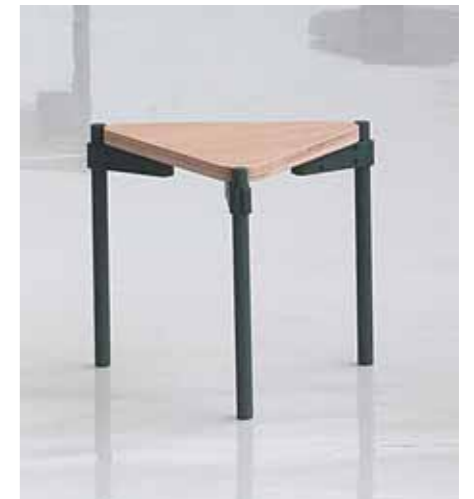

COMPOSITION E

7ASM102 x3
RAL 6009 fir green painted metal legs
9PEN106 x3
RAL 6009 fir green painted metal pliers
7ASM117
OPR4 natural oak top