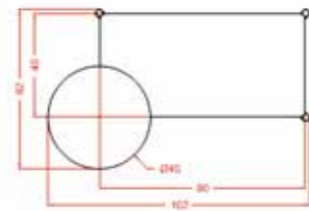

COMPOSITION I:

7ASM103 x3
RAL 6009 fir green painted metal legs
9PEN106 x4
RAL 6009 fir green painted metal pliers
7ASM109
RAL 6009 fir green metal leg with round metal top
7ASM115
OPR4 natural oak top