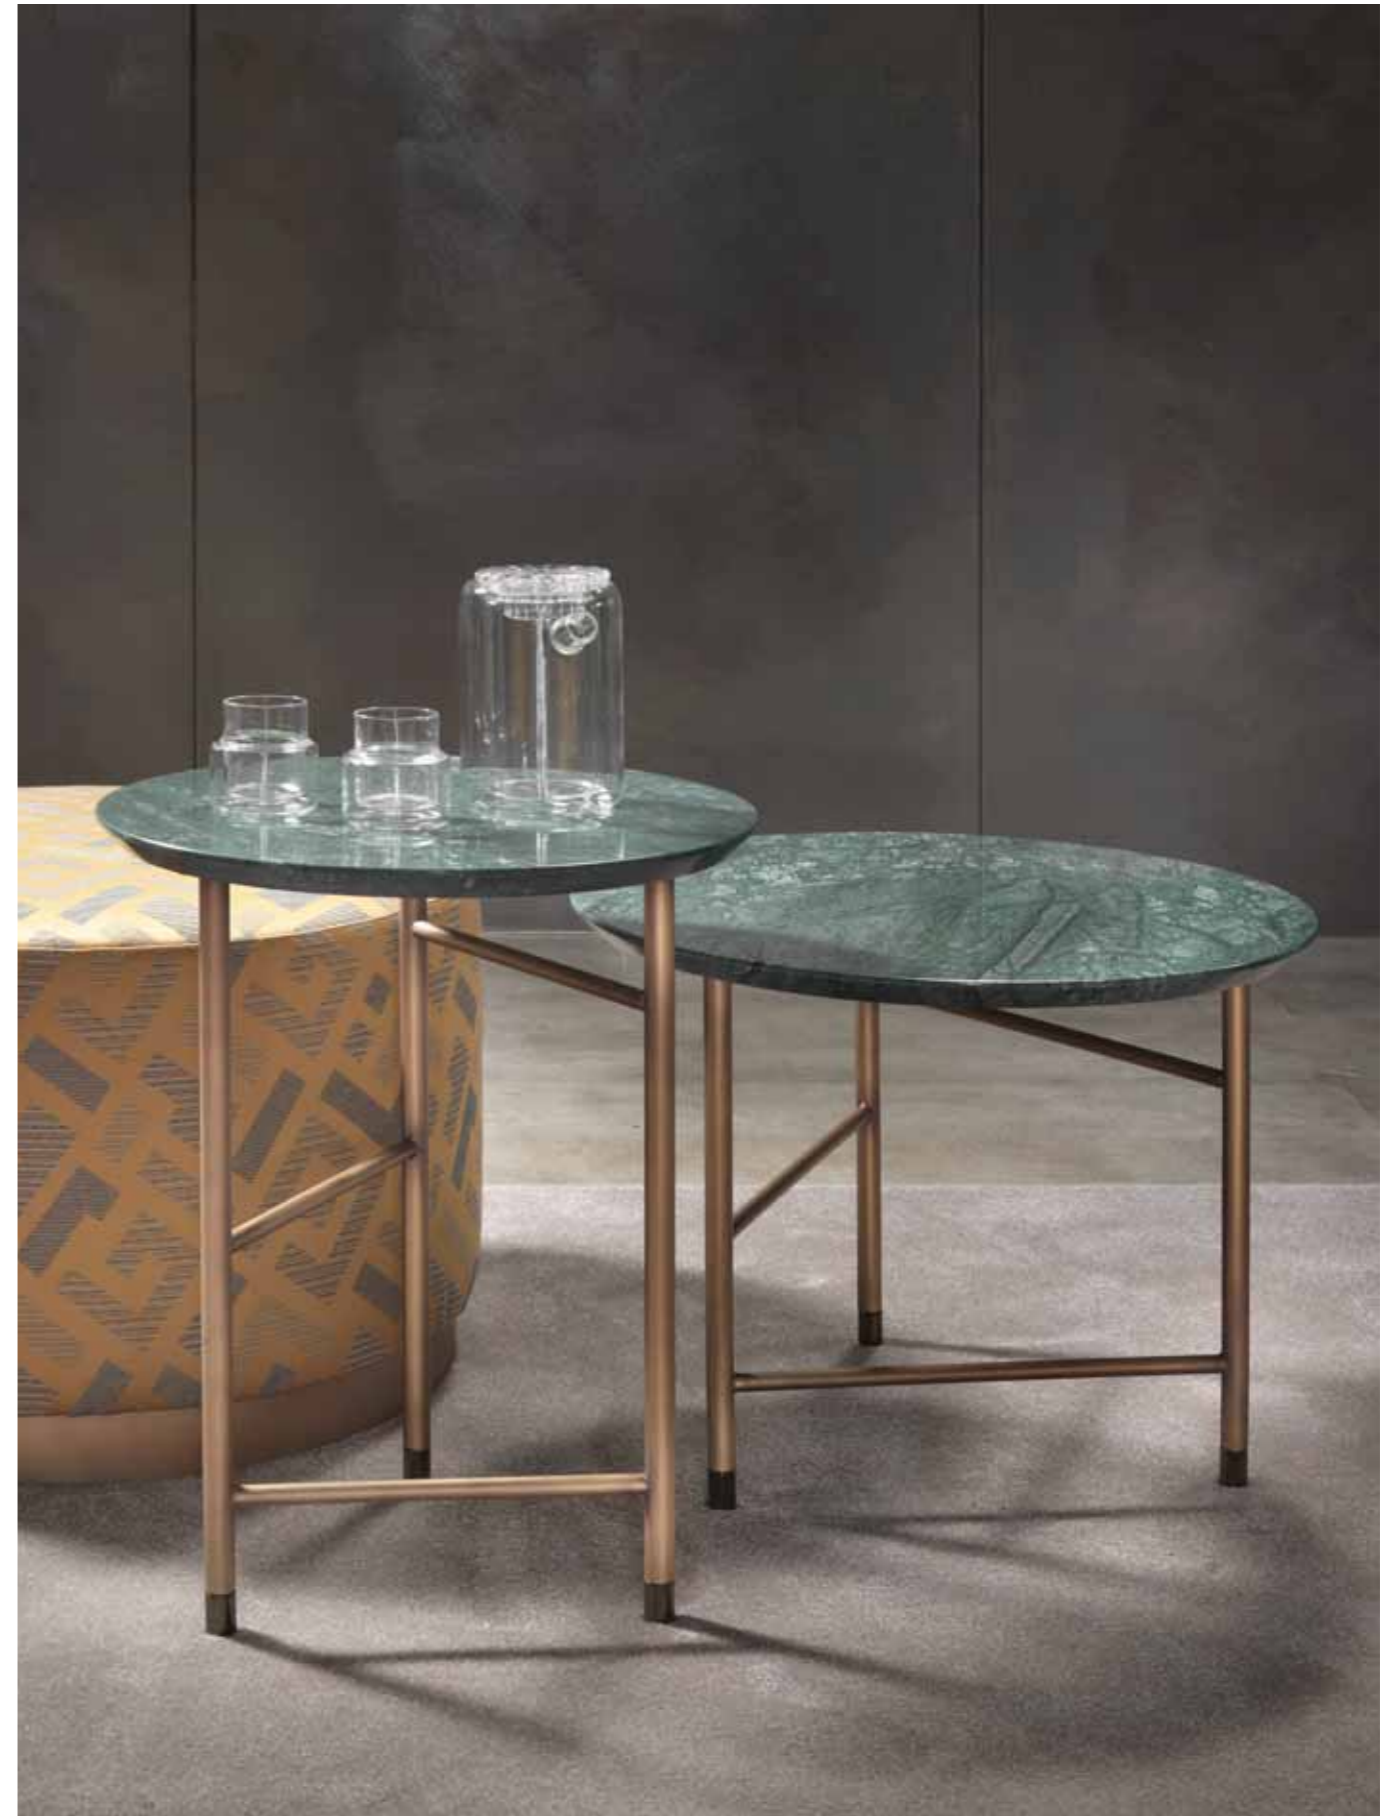

KYOTO

Design
Marco Cattaneo
 2019

KYOTO coffee tables cm 80x80x38h 7KY113
 with OPP3 shiny Emperor Brown marble,
 OPM15 antique gold brushed metal with
 OPM16 shiny brass chrome metal glides

KYOTO

Design
Marco Cattaneo
2019

KYOTO coffee tables in different sizes and finishes.

KYOTO

Design
 Marco Cattaneo
 2019

GRACE chairs without armrests 9GRC101 cm 53x56x91h and chairs with armrests 9GRC102 cm 56x53x91h in Misia fabric cat. G art. Aime M188 310 col. 10 antracite, with OPR5 black stained oak base. **KYOTO** dining table 7KY205 cm 250x110x74h with OPM16 shiny brass chrome metal base and tips and OPP7 Calacatta gold marble top.

KYOTO

Design
Marco Cattaneo
2019

Tavolini Coffee tables

7KY101 Top marmo/Marble top 7KY102 Top vetro/Glass top Ø40 H48	7KY103 Top marmo/Marble top 7KY104 Top vetro/Glass top Ø50 H38	7KY105 Top marmo/Marble top 7KY106 Top vetro/Glass top Ø50 H48